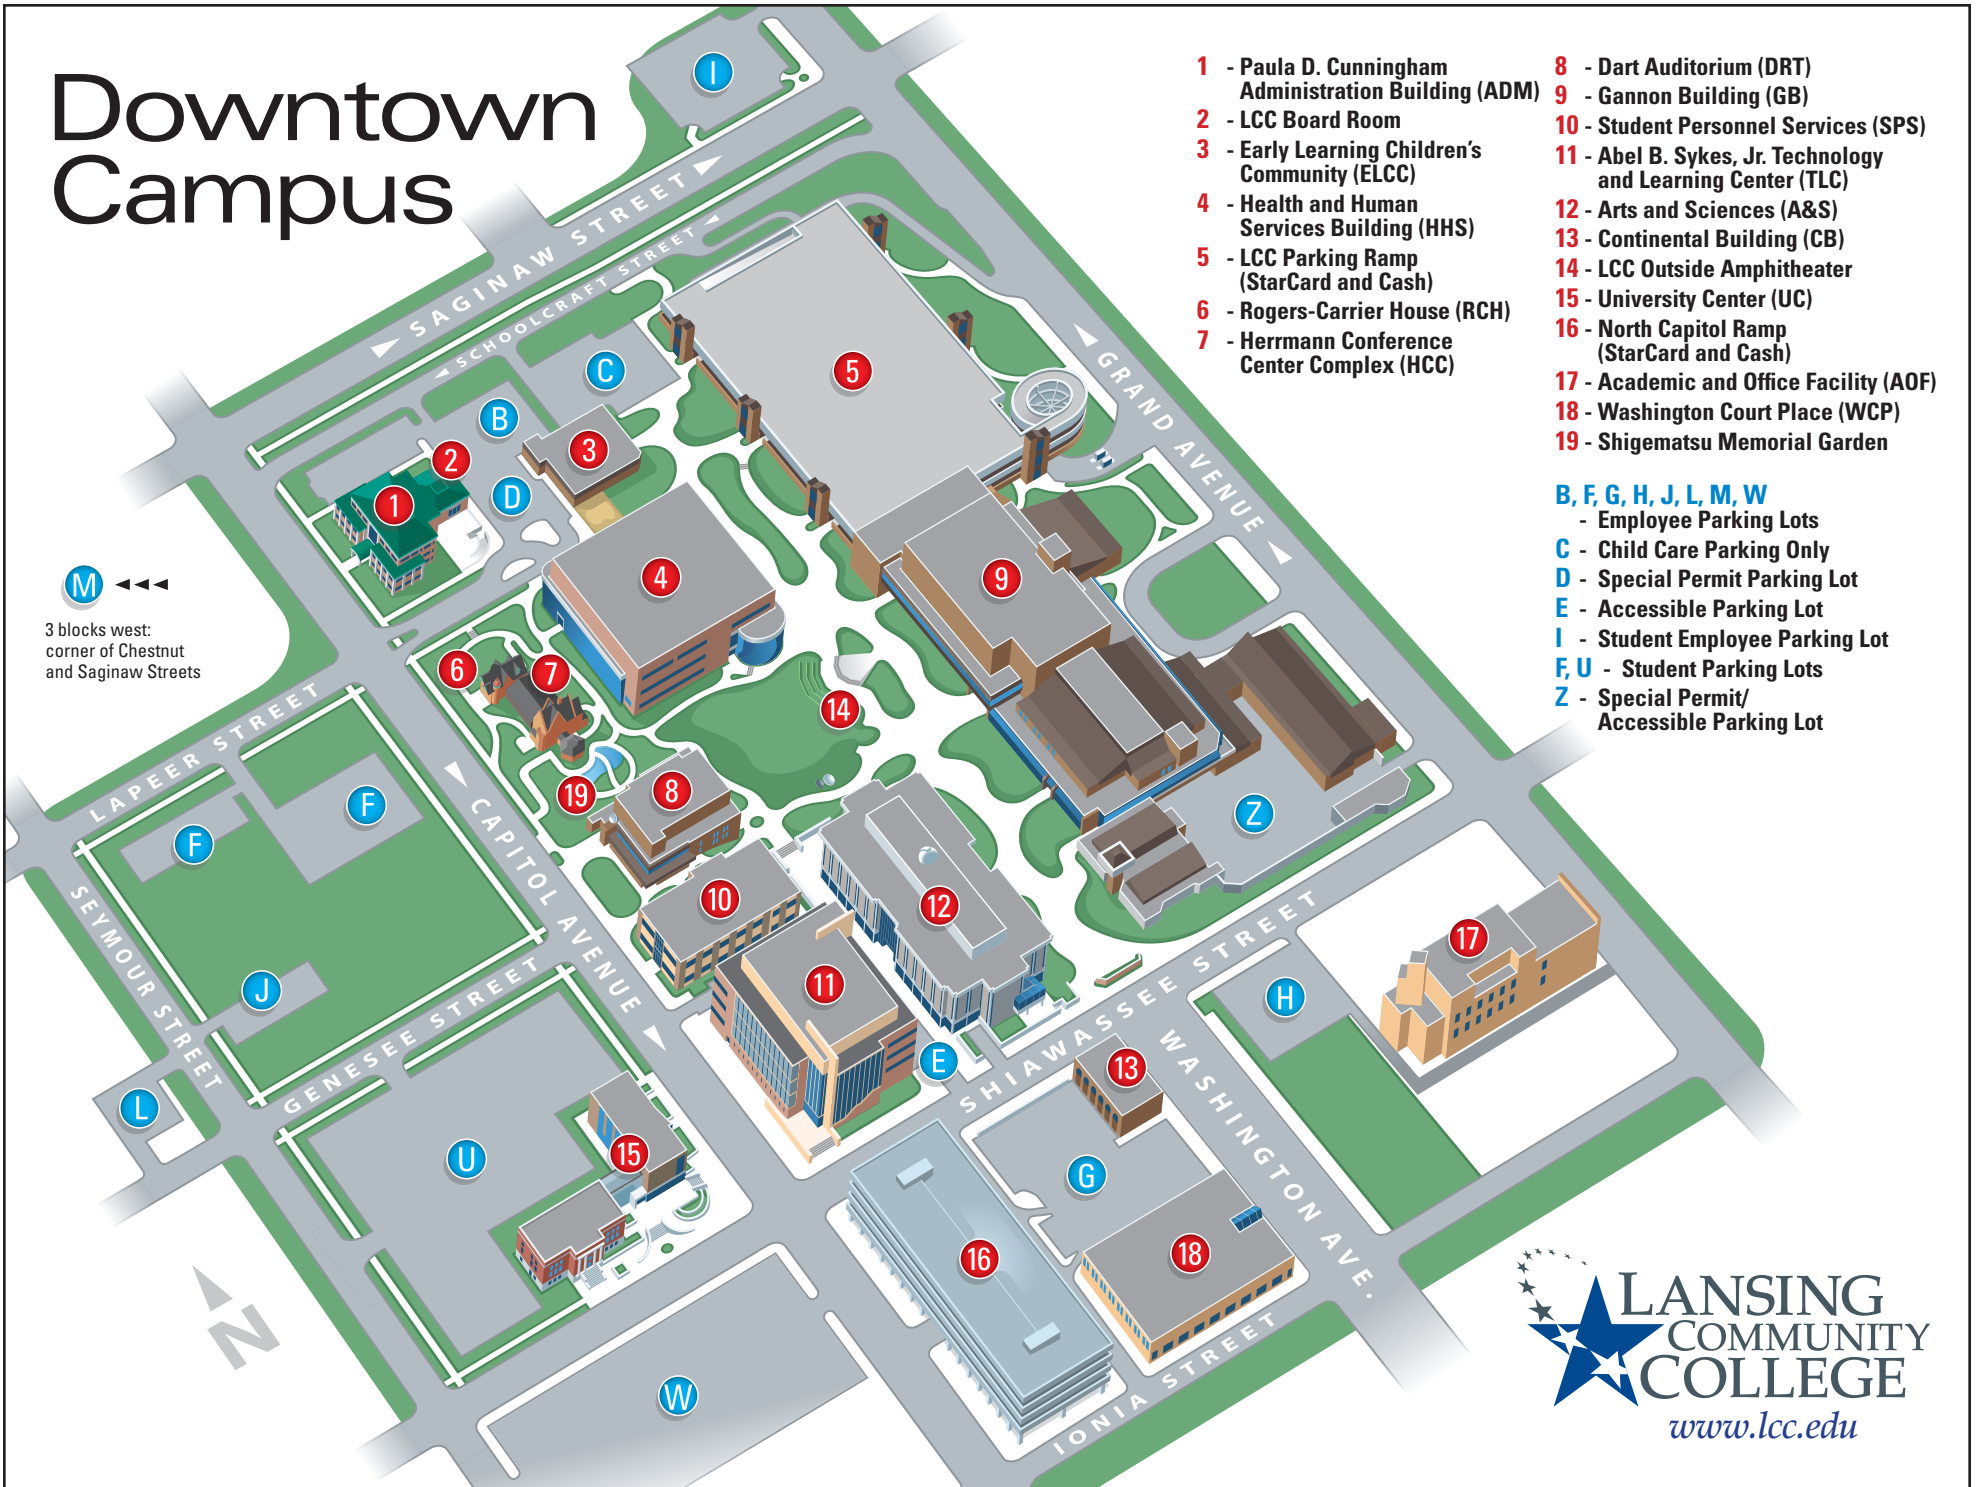

# Downtown Campus

3 blocks west:  
corner of Chestnut  
and Saginaw Streets

- 1 - Paula D. Cunningham Administration Building (ADM)
- 2 - LCC Board Room
- 3 - Early Learning Children's Community (ELCC)
- 4 - Health and Human Services Building (HHS)
- 5 - LCC Parking Ramp (StarCard and Cash)
- 6 - Rogers-Carrier House (RCH)
- 7 - Herrmann Conference Center Complex (HCC)
- 8 - Dart Auditorium (DRT)
- 9 - Gannon Building (GB)
- 10 - Student Personnel Services (SPS) and Learning Center (TLC)
- 11 - Abel B. Sykes, Jr. Technology and Learning Center (TLC)
- 12 - Arts and Sciences (A&S)
- 13 - Continental Building (CB)
- 14 - LCC Outside Amphitheater
- 15 - University Center (UC)
- 16 - North Capitol Ramp (StarCard and Cash)
- 17 - Academic and Office Facility (AOF)
- 18 - Washington Court Place (WCP)
- 19 - Shigematsu Memorial Garden

- B, F, G, H, J, L, M, W**  
- Employee Parking Lots
- C** - Child Care Parking Only
- D** - Special Permit Parking Lot
- E** - Accessible Parking Lot
- I** - Student Employee Parking Lot
- F, U** - Student Parking Lots
- Z** - Special Permit/ Accessible Parking Lot