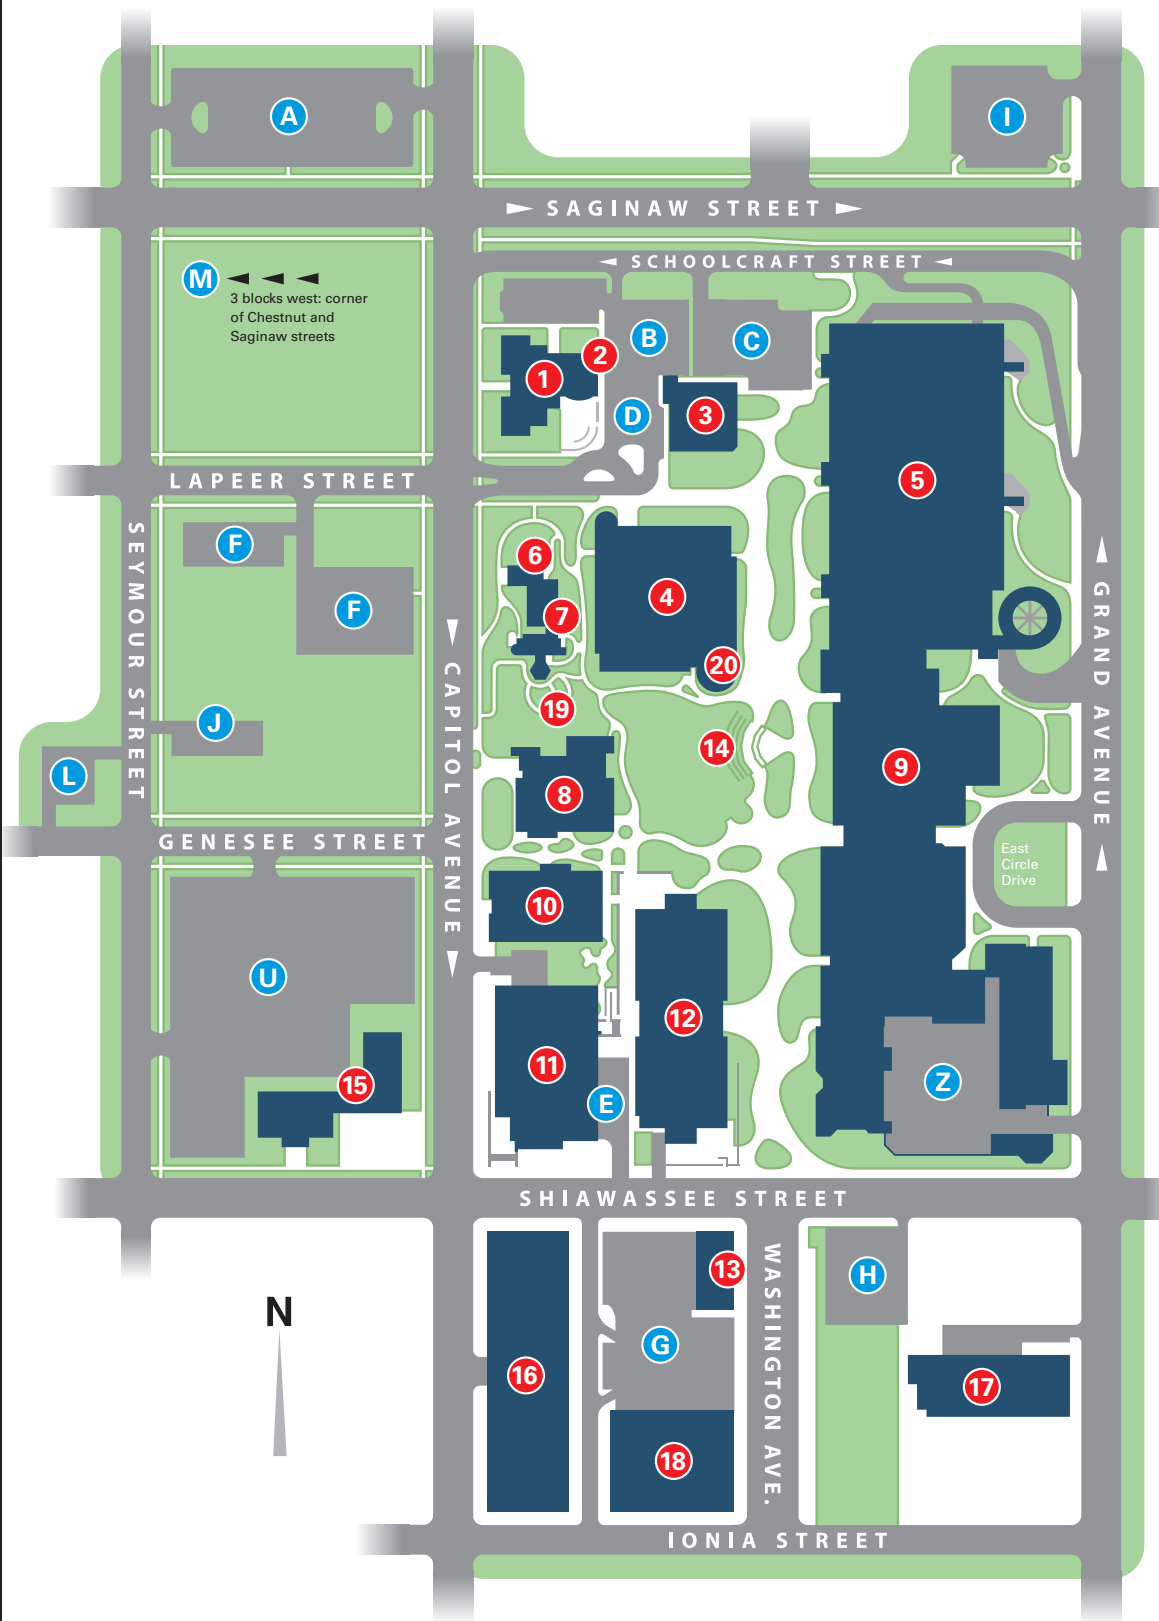

Lansing Community College Downtown Campus

- 1** Paula D. Cunningham Administration Building (ADM)
 - 2** LCC Board Room
 - 3** Early Learning Children's Community (ELCC)
 - 4** Health and Human Services Building (HHS)
 - 5** LCC Parking Ramp (StarCard and Cash)
 - 6** Rogers-Carrier House (RCH)
 - 7** Herrmann Conference Center Complex (HCC)
 - 8** Dart Auditorium (DRT)
 - 9** Gannon Building (GB)
 - 10** Mackinaw Building (MB)
 - 11** Abel B. Sykes, Jr. Technology and Learning Center (TLC)
 - 12** Arts and Sciences (A&S)
 - 13** Continental Building (CB)
 - 14** LCC Outside Amphitheater
 - 15** University Center (UC)
 - 16** North Capitol Ramp (StarCard and Cash)
 - 17** Academic and Office Facility (AOF)
 - 18** Washington Court Place (WCP)
 - 19** Shigematsu Memorial Garden
 - 20** Michigan Veteran's Memorial
-
- A, B, G, H, J, L, M** Employee Parking Lots
 - C** Child Care Parking Only
 - D** Special Permit Parking Lot
 - E** Accessible Parking Lot
 - U, F** Student Parking Lots
 - I** Student Employee Parking Lot
 - Z** Special Permit/ Accessible Parking Lot